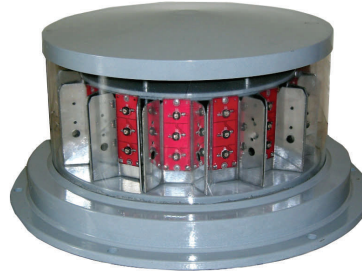

LED Tower Lighting & Accessories Catalog

**COMPLIANT WITH
FAA TYPE L-810 & ICAO**

OB-400-LED

BCN-4007-LED

OB-4013-LED

OB-4004

LEDRetro1

LEDRetro2

OB-4003-120V

P/N	DESCRIPTION
LEDRetro1	Retrofit LED Lamp, with Twistable Base, all made Single and Double Light, OB1 and OB2
LEDRetro2	Retrofit LED Lamp, with Round Base, fully intrinsic sealed Single and Double Lights
OB-4013-LED	OB1 Single Obstruction Light, LED type L-810
OB-4011-LED	OB2 Double Obstruction Light, LED type L-180
BCN-4007-LED	Flashing Red Code Beacon, Medium Intensity
OB-4003-120V	Photo Control Unit, with Twistable Base
OB-4004	Aluminum-cast Junction Box with Terminal Block