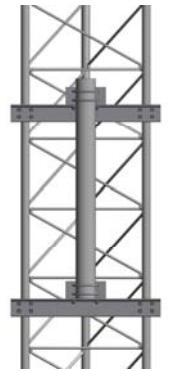

**Guyed Tower Antenna Mounts**

AMG-01

AMG-02

AMG-03

AMG-04

AMG-05

AMG-06

AMG-07

AMG-08

AMG-09

AMG-10

AMG-11

AMG-12

AMG-13

**Material**

- Steel: CSA G40.21
- Hardware: Grade 5
- Pipes: Sch40
- Material is hot dip Galvanized after fabrication