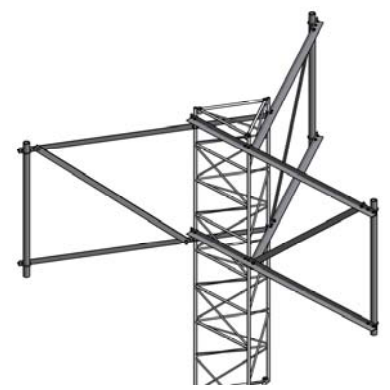

**Guyed Tower Antenna Mounts**

AMG-01

AMG-02

AMG-03

AMG-04

AMG-05

AMG-06

AMG-07

AMG-08

AMG-09

AMG-10

AMG-11

AMG-12

AMG-13

**Material**

- Steel: CSA G40.21
- Hardware: Grade 5
- Pipes: Sch40
- Material is hot dip Galvanized after fabrication

TBD: Existing pole diameter and antenna pole OD/ length

AMG-14