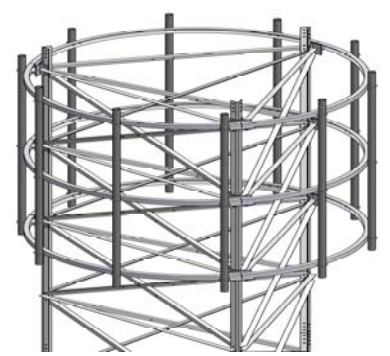

**Guyed Tower Antenna Mounts**

AMG-01

AMG-02

AMG-03

AMG-04

AMG-05

AMG-06

AMG-07

AMG-08

AMG-09

AMG-10

AMG-11

AMG-12

AMG-13

**Material**

- Steel: CSA G40.21
- Hardware: Grade 5
- Pipes: Sch40
- Material is hot dip Galvanized after fabrication

TBD: Existing pole diameter and antenna pole OD/ length

AMG-14