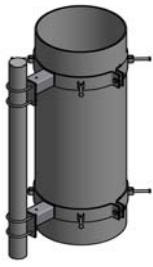

Monopole Antenna Mounts

AMP-01HSS

AMP-01RHSS

AMP-02

AMP-03HSS

AMP-03RHSS

AMP-04

AMP-05

AMP-06

AMP-07

AMP-08

AMP-11

AMP-13-400

AMP-16B

AMP-22

AMP-26

AMP-10

MATERIAL

- Steel: CSA G40.2
- Hardware: Structural GR.A325 or GR.5
- Pipes: SCH40
- HSS Tubing: A500 or 350W
- All Steel is hot-dip galvanized after fabrication