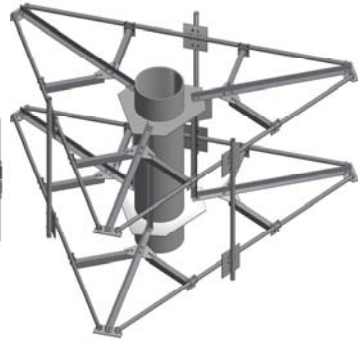

Monopole Antenna Mounts

AMP-01HSS

AMP-01RHSS

AMP-02

AMP-03HSS

AMP-03RHSS

AMP-04

AMP-05

AMP-06

AMP-07

AMP-08

AMP-11

AMP-13-400

AMP-16B

AMP-22

AMP-26

AMP-10

MATERIAL

- Steel: CSA G40.2
- Hardware: Structural GR.A325 or GR.5
- Pipes: SCH40
- HSS Tubing: A500 or 350W
- All Steel is hot-dip galvanized after fabrication