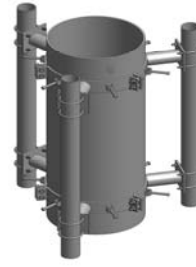

Monopole Antenna Mounts

AMP-01HSS

AMP-01RHSS

AMP-02

AMP-03HSS

AMP-03RHSS

AMP-04

AMP-05

AMP-06

AMP-07

AMP-08

AMP-11

AMP-13-400

AMP-16B

AMP-22

AMP-26

AMP-10

MATERIAL

- Steel: CSA G40.2
- Hardware: Structural GR.A325 or GR.5
- Pipes: SCH40
- HSS Tubing: A500 or 350W
- All Steel is hot-dip galvanized after fabrication