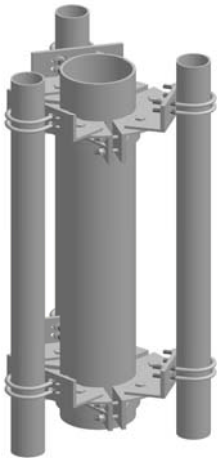

Monopole Antenna Mounts

AMP-01HSS

AMP-01RHSS

AMP-02

AMP-03HSS

AMP-03RHSS

AMP-04

AMP-05

AMP-06

AMP-07

AMP-08

AMP-11

AMP-13-400

AMP-16B

AMP-22

AMP-26

AMP-10

MATERIAL

- Steel: CSA G40.2
- Hardware: Structural GR.A325 or GR.5
- Pipes: SCH40
- HSS Tubing: A500 or 350W
- All Steel is hot-dip galvanized after fabrication