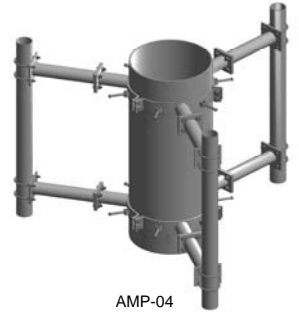

Monopole Antenna Mounts

AMP-01HSS

AMP-01RHSS

AMP-02

AMP-03HSS

AMP-03RHSS

AMP-04

AMP-05

AMP-06

AMP-07

AMP-08

AMP-11

AMP-13-400

AMP-16B

AMP-22

AMP-26

AMP-10

MATERIAL

- Steel: CSA G40.2
- Hardware: Structural GR.A325 or GR.5
- Pipes: SCH40
- HSS Tubing: A500 or 350W
- All Steel is hot-dip galvanized after fabrication