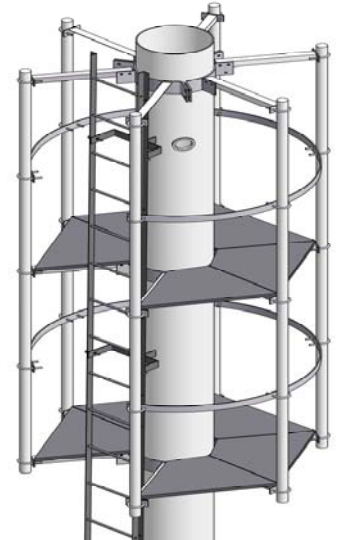

Monopole Antenna Mounts

AMP-01HSS

AMP-01RHSS

AMP-02

AMP-03HSS

AMP-03RHSS

AMP-04

AMP-05

AMP-06

AMP-07

AMP-08

AMP-11

AMP-13-400

AMP-16B

AMP-22

AMP-26

AMP-10

MATERIAL

- Steel: CSA G40.2
- Hardware: Structural GR.A325 or GR.5
- Pipes: SCH40
- HSS Tubing: A500 or 350W
- All Steel is hot-dip galvanized after fabrication