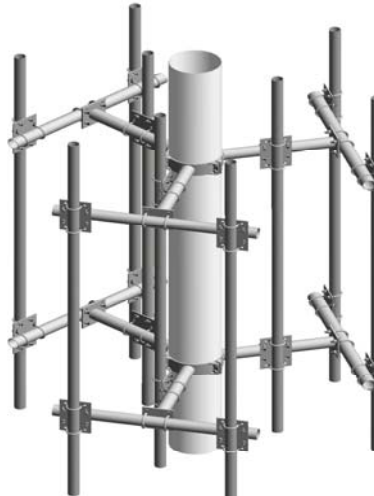

Monopole Antenna Mounts

AMP-01HSS

AMP-01RHSS

AMP-02

AMP-03HSS

AMP-03RHSS

AMP-04

AMP-05

AMP-06

AMP-07

AMP-08

AMP-11

AMP-13-400

AMP-16B

AMP-22

AMP-26

AMP-10

MATERIAL

- Steel: CSA G40.2
- Hardware: Structural GR.A325 or GR.5
- Pipes: SCH40
- HSS Tubing: A500 or 350W
- All Steel is hot-dip galvanized after fabrication